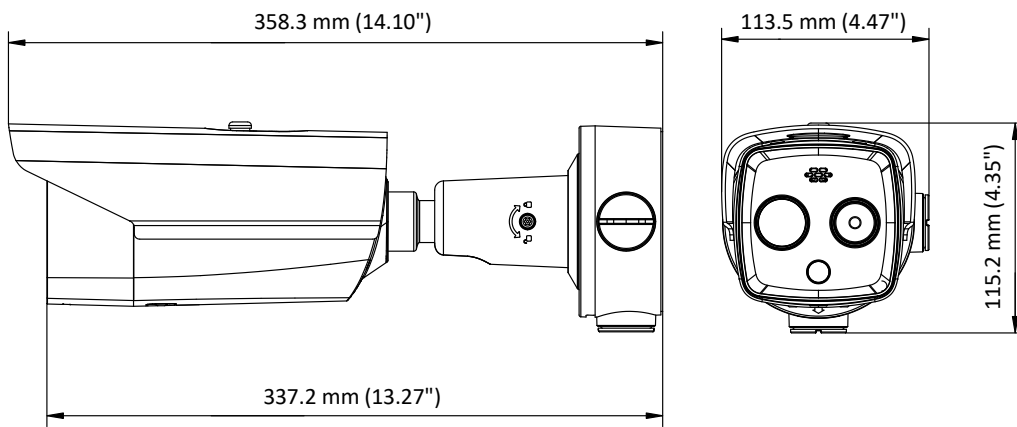

Available Model

DS-2TD2617B-3/PA

Dimension